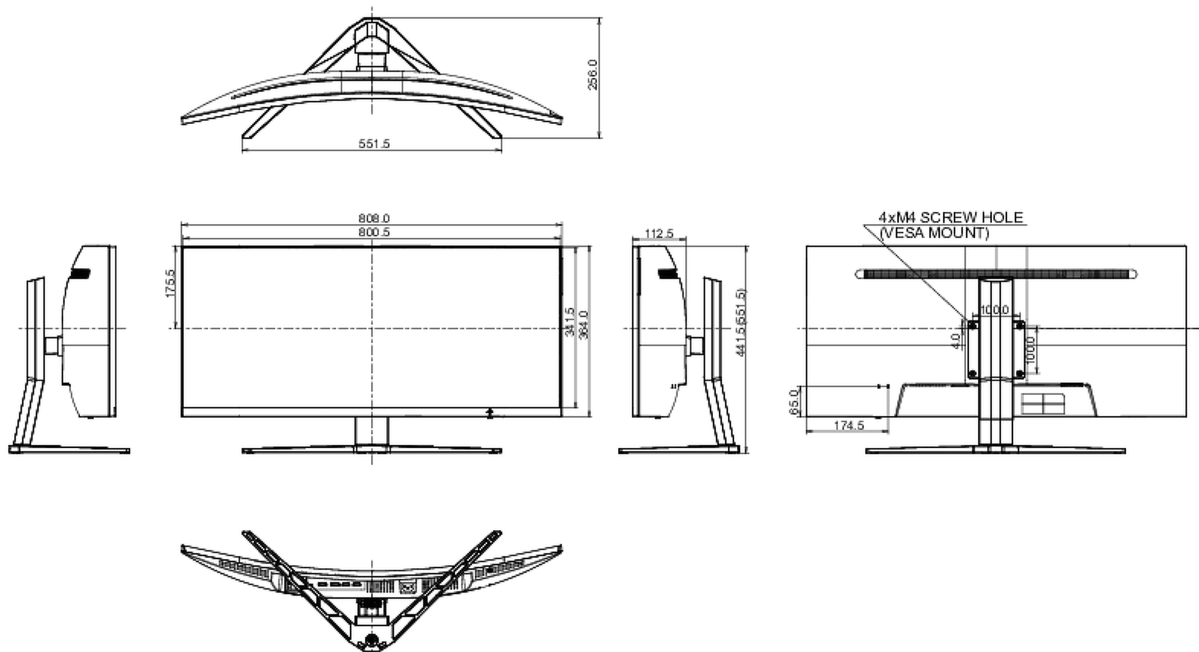

04 MECHANICAL

Display position adjustments	height, tilt
Height adjustment	110mm
Tilt angle	20° up; 5° down
VESA mounting	100 x 100mm

05 ACCESSORIES INCLUDED

Cables	power, USB, HDMI, DP
Other	quick start guide, safety guide

08 DIMENSIONS / WEIGHT

Product dimensions W x H x D	808 x 441.5 (551.5) x 256mm
Box dimensions W x H x D	909 x 505 x 282mm
Weight (without box)	10.9kg
EAN code	4948570117406

09 EU ENERGY EFFICIENCY LABEL