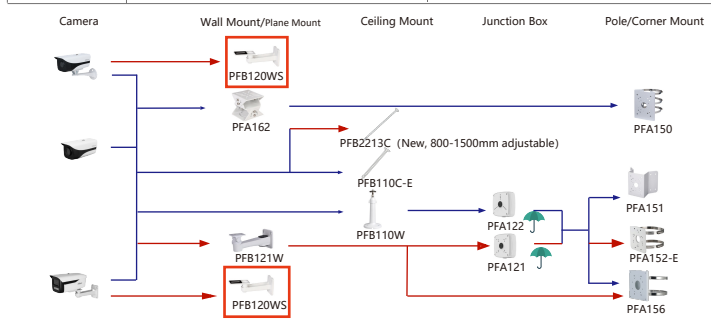

Shape	IP Camera	CVI Camera
	IPC-HFW1230M-A-I1-B-S5 IPC-HFW1230M-A-I2-B-S5 IPC-HFW249M-AS-LED-B IPC-HFW249M-AS-LED-B IPC-HFW3441M-AS-SFC-I2	IPC-HFW2239M-AS-LED-B-S2 IPC-HFW2439M-AS-LED-B-S2 IPC-HFW231M-AS-I2-B-S2

Shape	IP Camera	CVI Camera
	IPC-HFW3441DG-AS-4G-EAU-B IPC-HFW3441DG-AS-4G-LA-B	
	IPC-HFW2431DG-4G-SP-EAU IPC-HFW2431DG-4G-SP-LA