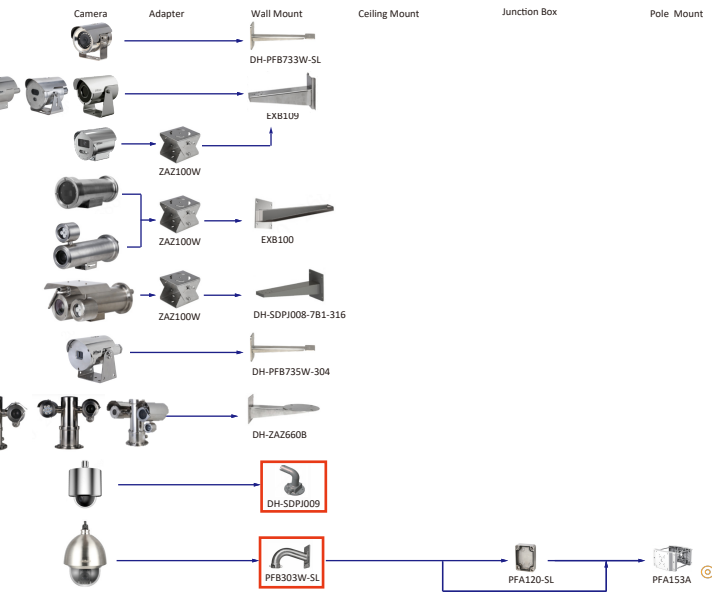

Shape	Special Camera	Shape	Special Camera
	SDZW2000T-SL		ECA7A1425-HNR-XA-F
	SDZW2030U-SL		ECA7B1231-HNP-XA-F
	SD60230U-HNI-SL		EPC245U-PTZ EPC230U-PTZ
	ESD41A415-HNR-GB-P-304 ESD41A415-HNR-GB-P-316		EPC230U-PTZ-IR EPC245U-PTZ-IR
	IPC-HDEW8841R-Z IPC-HDEW8441R-Z	Thermal Series	
	ECA3A1804-HNR-XB ECA3A1404-HNR-XB (IPC-HFE8441R-Z IPC-HFE8841R-Z)		TPC-AEPT8641-T TPC-AEPT8441-T
	ECA2A1400-HN		TPC-AEBF5201-T
	EPC230U		TPC-AEBF5641-T TPC-AEBF5441-T