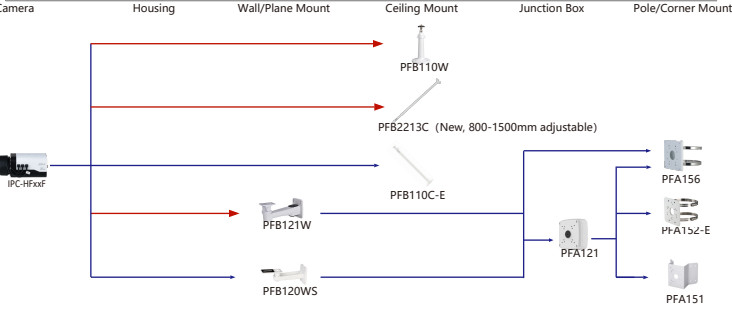

Camera Accessories Selection
Guide you how to install all the cameras

Red font -----Special installation
----- Not recommended
----- Recommended
----- Included in package, no need order
-----IP66
-----Anti-Corrosion

Selection of Box Camera

Shape	IP Camera	CVI Camera
	IPC-HF7442F-Z-X IPC-HF7842F-Z-X IPC-HF7442F-Z-S2 IPC-HF7842F-Z-S2	IPC-HF541F-ZE(New, Internal mode with-S3) IPC-HF5241F-ZE(New, Internal mode with-S3) IPC-HF5842F-ZE(New, Internal mode with-S3) IPC-HF5442F-ZE(New, Internal mode with-S3)

Selection of Lens(610 Series)

Shape	Box Camera	Lens	
	IPC-HF7442F-Z-X IPC-HF7842F-Z-X IPC-HF7442F-Z-S2 IPC-HF7842F-Z-S2	PLZ21CO-P PLZ21CO-D PLZ20CO-P PLZ20CO-D PLZ20CO-L PFL1575-A12D	PFL1640-L12PE PFL1640-L12P PFL1040-A12PE PFL010542-A12PE PFL1040-K9PE PFL1040-K9M
	IPC-HF71242F-Z-X	PLZ21CO-P PLZ21CO-D PLZ20CO-P PLZ20CO-D PFL1575-A12D	PFL1640-L12PE PFL1640-L12P PFL1040-A12PE PFL010542-A12PE PFL1040-K9PE PFL1040-K9M
	IPC-HF5241F-ZE IPC-HF541F-ZE	PLZ21CO-P PLZ21CO-D PLZ20CO-P PLZ20CO-D PLZ20CO-L PFL1575-A12D	PFL1640-L12PE PFL1640-L12P PFL1040-A12PE PFL010542-A12PE PFL1040-K9PE PFL1040-K9M
	IPC-HF5842F-ZE IPC-HF5442F-ZE	PLZ21CO-P PLZ21CO-D PLZ20CO-P PLZ20CO-D PLZ20CO-L PFL1575-A12D	PFL1640-L12PE PFL1640-L12P PFL1040-A12PE PFL010542-A12PE PFL1040-K9PE PFL1040-K9M

Selection of Box/Bullet Camera

Shape	610 Series	N Series	PFH610V Series	PFH610A Series	PFH620N Series
PFH610N Series PFH610V Series PFH610A Series PFH620N Series		PFH610N-IR-W-POE PFH610N-IR-W	PFH610V PFH610V-H PFH610V-H-POE PFH610V-IR-POE PFH610V-IR	PFA610A PFH610A-H PFH610A-H-POE PFH610A-IR-POE PFH610A-IR-W-POE PFH610A-IR	PFH620N-IR