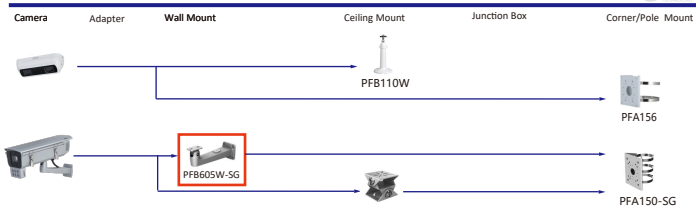

Shape	Special Camera
	PSDW83242M-A360-D845L-S3 PSDW82442M-A270-D440-S3 PSDW81642M-A180-D440-S3 PSDW81642M-A360-D440-S3
	PSDW81642S-A360-D425 PSDW8842S-A180-D425
	IPC-PFW81642-A180 IPC-PFW83242-A180-S2
	IPC-PDBW82041-B360-S2
	IPC-HDW8441X-3D IPC-HDW8441X-BV-3D
	IPC-HFS8449G-Z7-LED IPC-HFS8449G-Z3-LED