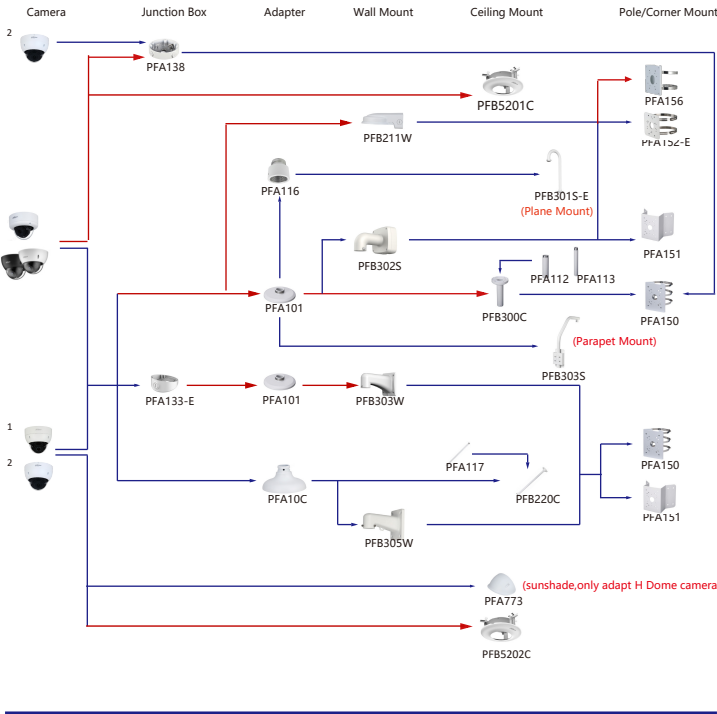

Shape	IP Camera	CVI Camera
	IPC-MFW7442K1-Z4-T40 IPC-MFW7442K1-Z7-T40 IPC-MFW7842K1-Z4-T20 IPC-MFW7842K1-Z7-T20	
	IPC-MFW7449Y-Z7-T44 IPC-MFW7849Y-Z4-T44	
	IPC-MFW7449Y-Z7-T8A IPC-MFW7849Y-Z4-T8A	

Shape	IP Camera	CVI Camera
		HAC-PFW3601-A180 HAC-PFW3601-A180-AC24

Shape	IP Camera	CVI Camera
	IPC-PFW3849S-A180-AS-PV	

Shape	IP Camera	CVI Camera
1	IPC-HDBW7442H-Z-S2 IPC-HDBW7442H-Z4-S2 IPC-HDBW7842H-Z-S2 IPC-HDBW7842H-Z4-S2	IPC-HDBW5442H-Z4HE(New, Internal mode with-S3) IPC-HDBW5442H-ZHE(New, Internal mode with-S3) IPC-HDBW5842H-Z-S2 IPC-HDBW5842H-Z4HE(New, Internal mode with-S3)
2	IPC-HDBW8841H-Z-LB IPC-HDBW8841H-Z4-LB	
3	IPC-HDBW7442E1-Z-X IPC-HDBW7442E1-Z4-X IPC-HDBW7842E1-Z-X IPC-HDBW7842E1-Z4-X IPC-HDBW7124E1-Z-X	
4	IPC-HDBW5842E-ZE(New, Internal mode with-S3) IPC-HDBW542E-Z4E(New, Internal mode with-S3) IPC-HDBW5842E-ZHE(New, Internal mode with-S3) IPC-HDBW5442E-ZE(New, Internal mode with-S3) IPC-HDBW5442E-ZHE(New, Internal mode with-S3) IPC-HDBW541E-ZE(New, Internal mode with-S3) IPC-HDBW541E-ZHE(New, Internal mode with-S3)	IPC-HDBW5541E-Z5E(New, Internal mode with-S3) IPC-HDBW5241E-Z5E(New, Internal mode with-S3) IPC-HDBW5831E-Z5E IPC-HDBW5831E-ZE IPC-HDBW5231E-ZE-HDMI IPC-HDBW5442E-ZE-OPAT