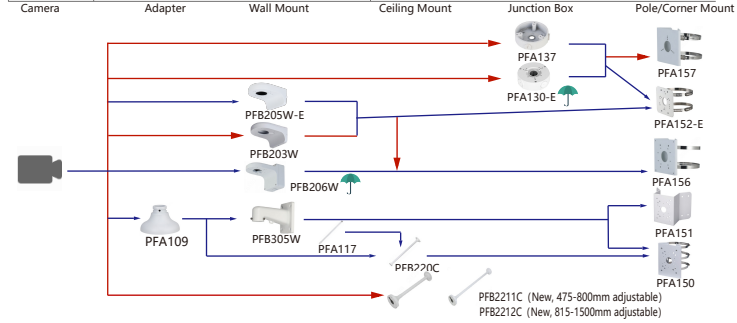

Shape	IP Camera	CVI Camera	
  Dome Camera	IPC-HDW1230T-ZS-S5 IPC-HDW1431T-ZS-S4 IPC-HDW231T-ZS-S2 IPC-HDW341T-ZS-S2 IPC-HDW231T-ZS-S2 IPC-HDW3541T-ZS-S2 IPC-HDW2831T-ZS-S2 IPC-HDW2441T-ZS IPC-HDW4441T-ZS	HAC-HDW1801T-Z-A-S2 HAC-HDW1801T-Z-A-DP-S2 HAC-HDW1500T-Z-A-DP-S2 HAC-HDW1500T-Z-A-S2 HAC-HDW1500T-Z-S2 HAC-HDW1231T-Z-A HAC-HDW1231T-Z-A-DP HAC-HDW1200T-Z-A-S6 HAC-HDW1509T-Z-A-LED-S2 HAC-HDW1509T-Z-A-LED-DP-S2 HAC-HDW1239T-Z-A-LED-S2 HAC-HDW1239T-Z-A-LED-DP-S2	
	IPC-HDW2231TM-A-S5 IPC-HDW2431TM-A-S5 IPC-HDW2531TM-A-S5 IPC-HDW2831TM-A-S5	IPC-HDW2541T-ZS IPC-HDW2841T-ZS IPC-HDW4841T-ZS IPC-HDW3441T-ZS IPC-HDW3441T-ZE IPC-HDW3541T-ZS IPC-HDW5441T-ZE IPC-HDW5841T-ZE IPC-HDW4441T-ZS	HAC-HDW1200T-Z-A-DP-S6 HAC-HDW2241T-Z-A-S2 HAC-HDW2241T-Z-A-DP-S2 HAC-HDW2501T-Z-A-POC-S2 HAC-HDW2241T-Z-A-POC-S2 HAC-HDW1500T-Z-A-S2 HAC-HDW1500T-Z-A-POC-S2 HAC-HDW1500T-Z-A-POC-S2 HAC-HDW1200TMQ-A-S5 HAC-HDW1200TMQ-A-S2 HAC-HDW2241TMQ-A-POC-S2 HAC-HDW1500TMQ-A-POC-S2 HAC-HDW1200TMQ-A-POC-S5 HAC-HDW1200TMQ-A-S2
	IPC-HDW3249TM-AS-LED IPC-HDW3249TM-AS-NI IPC-HDW3449TM-AS-LED IPC-HDW3449TM-AS-NI IPC-HDW3549TM-AS-LED IPC-HDW3549TM-AS-NI IPC-HDW3449H-AS-PV IPC-HDW3549H-AS-PV IPC-HDW3849H-AS-PV IPC-HDW5849H-ASE-LED IPC-HDW5849H-ASE-LED(S2) IPC-HDW5449H-ASE-D2 IPC-HDW3449H-ZAS-PV IPC-HDW3549H-ZAS-PV IPC-HDW3849H-ZAS-PV IPC-HDW5449H-ZE-LED IPC-PDW5849-A180-E2-ASTE PDW3849-A180-AS-PV HAC-ME1809H-A-PV-S2 HAC-ME1509H-A-PV-S2 HAC-ME1239H-A-PV	IPC-HDW2549TM-S-IL IPC-HDW2849TM-S-IL IPC-HDW549TM-SE-LED IPC-HDW549TM-SE-LED-S2 IPC-HDW249TM-S-IL IPC-HDW249TM-S-IL IPC-HDW2849T-S-IL IPC-HDW2849T-S-IL IPC-HDW1439V-A-IL IPC-HDW1239V-A-IL IPC-HDW1230T1-S5 IPC-HDW1330T1-S5 IPC-HDW1431T1-S4 IPC-HDW1430T1-A-S5 IPC-HDW1430T1-S5	
Camera Adapter Wall Mount Ceiling Mount Junction Box Pole/Corner Mount