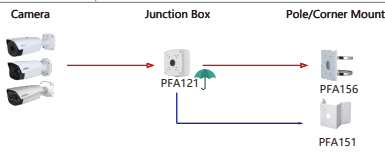

Shape	Thermal Camera			
	DHI-TPC-BF5601-85-DC-S2 DHI-TPC-BF5601-87-DC-S2 DHI-TPC-BF5601-89-DC-S2 DHI-TPC-BF5601-813-DC-S2 DHI-TPC-BF5601-819-DC-S2 DHI-TPC-BF5601-825-DC-S2 DHI-TPC-BF5601-835-DC-S2	DHI-TPC-BF5401-87-BM-S2 DHI-TPC-BF5441-813F6-BM-S2 DHI-TPC-BF5401-825-BM-S2 DHI-TPC-BF5401-835-BM-S2	DHI-TPC-BF5601-TB5-DC-S2 DHI-TPC-BF5601-TB7-DC-S2 DHI-TPC-BF5601-TB9-DC-S2 DHI-TPC-BF5601-TB13-DC-S2 DHI-TPC-BF5601-TB19-DC-S2 DHI-TPC-BF5601-TB25-DC-S2 DHI-TPC-BF5601-TB35-DC-S2	DHI-TPC-BF5401-TB7-BM-S2 DHI-TPC-BF5401-TB13-BM-S2 DHI-TPC-BF5401-TB25-BM-S2 DHI-TPC-BF5401-TB35-BM-S2
	DHI-TPC-BF5641-85F4-DM-S2 DHI-TPC-BF5641-89F4-DM-S2 DHI-TPC-BF5641-813F6-DM-S2 DHI-TPC-BF5641-819F12-DM-S2 DHI-TPC-BF5641-825F12-DM-S2 DHI-TPC-BF5641-835F12-DM-S2	DHI-TPC-BF5441-87F4-BM-S2 DHI-TPC-BF5441-813F6-BM-S2 DHI-TPC-BF5441-819F12-BM-S2 DHI-TPC-BF5441-825F12-BM-S2 DHI-TPC-BF5441-835F12-BM-S2	DHI-TPC-BF5641-TB5F4-DM-S2 DHI-TPC-BF5641-TB7F4-DM-S2 DHI-TPC-BF5641-TB13F6-DM-S2 DHI-TPC-BF5641-TB19F12-DM-S2 DHI-TPC-BF5641-TB25F12-DM-S2 DHI-TPC-BF5641-TB35F12-DM-S2	DHI-TPC-BF5441-TB7F4-BM-S2 DHI-TPC-BF5441-TB13F6-BM-S2 DHI-TPC-BF5441-TB19F12-BM-S2 DHI-TPC-BF5441-TB25F12-BM-S2 DHI-TPC-BF5441-TB35F12-BM-S2
		DHI-TPC-BF2241-83F4-DW-S2 DHI-TPC-BF2241-87F8-DW-S2	DHI-TPC-BF2241-TB3F4-DW-S2 DHI-TPC-BF2241-TB7F8-DW-S2