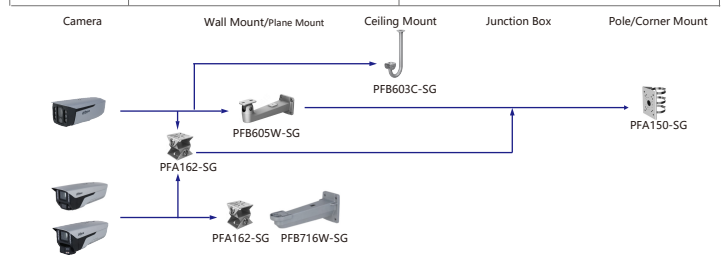

Shape	IP Camera	CVI Camera
		HAC-PFW3601-A180 HAC-PFW3601-A180-AC24