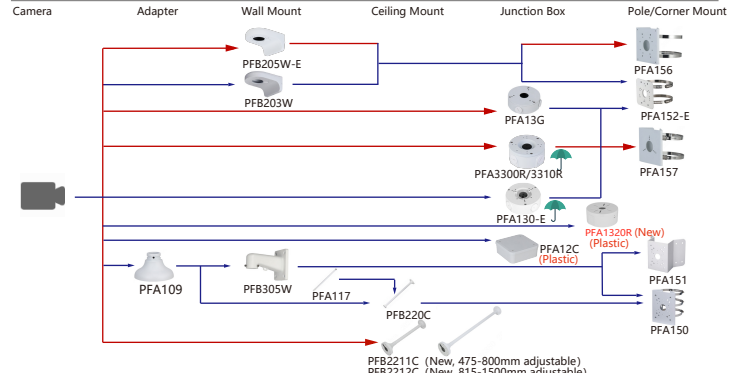

Shape	IP Camera	CVI Camera	
  Metal Dome Camera	IPC-HDW1230S-S5 IPC-HDW1330S-S5 IPC-HDW1431S-S4	HAC-HDW1500TMQ-A-S2 HAC-HDW1500TMQ-S2 HAC-HDW1231TMQ-A HAC-HDW1231TMQ HAC-HDW1200TMQ-A-S6	
	IPC-HDW12300T-STW IPC-HDW14300T-STW	IPC-HDW12300T-SAW IPC-HDW14300T-SAW	
  Dome Camera	T2A-LED T4A-LED T2A-PV T4A-PV		
  Dome Camera	IPC-HDW2230T-AS-S2 IPC-HDW2231T-AS-S2 IPC-HDW2431T-AS-S2 IPC-HDW2531T-AS-S2 IPC-HDW2831T-AS-S2	IPC-HDW2241T-S IPC-HDW2441T-S IPC-HDW2541T-S IPC-HDW2841T-S IPC-HDW4231T-S IPC-HDW4531T-S	
  Dome Camera	IPC-HDW2239T-AS-LED-S2 IPC-HDW2439T-AS-LED-S2	IPC-HDW2249T-S-LED IPC-HDW2449T-S-LED	
  Dome Camera	IPC-HDW2249T-S-IL IPC-HDW2449T-S-IL IPC-HDW2549T-S-IL IPC-HDW2849T-S-IL		
  Dome Camera	IPC-HDW1439V-A-IL IPC-HDW1239V-A-IL		
  Dome Camera	IPC-HDW1230T1-S5 IPC-HDW1330T1-S5 IPC-HDW1431T1-S4 IPC-HDW1430T1-A-S5 IPC-HDW1430T1-S5	HAC-HDW1801TQ-A-S2 HAC-HDW1500TQ-A-S2 HAC-HDW1500TQ-A-POC-S2 HAC-HDW1231TQ-A-S2 HAC-HDW1200TQ-A-S6 HAC-HDW1200TQ-A-S5	
  Dome Camera		HAC-HDW1209TQ-A-LED-S2 HAC-HDW1209TQ-LED-S2	
  Dome Camera		HAC-ME1809TQ-A-PV-S2 HAC-ME1509TQ-A-PV-S2 HAC-ME1239TQ-A-PV	
  Dome Camera		HAC-ME1800EQ-L HAC-ME1500EQ-L-S2 HAC-ME1200EQ-L-S5	
  Dome Camera		HAC-ME1800EQ-L5 HAC-ME1500EQ-L5-S2 HAC-ME1200EQ-L5-S5	
Camera Adapter Wall Mount Ceiling Mount Junction Box Pole/Corner Mount