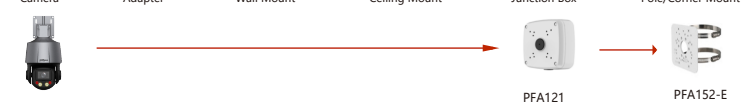

Shape	IP PTZ Camera	CVI PTZ Camera
	SD3C205DB-GNY-A-PV SD3C205DB-GNY-AW-PV SD3C405DB-GNY-A-PV SD3C405DB-GNY-AW-PV	

Camera Adapter Wall Mount Ceiling Mount Junction Box Pole/Corner Mount