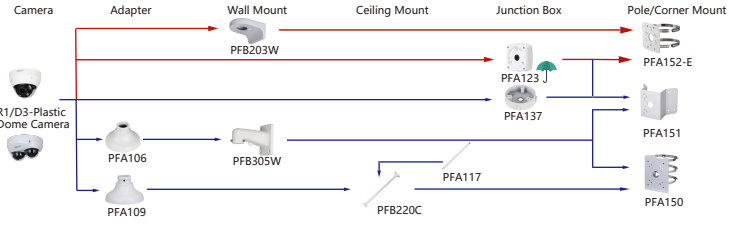

Shape	IP Camera	CVI Camera
Old	IPC-HDBW4831E-AS5E IPC-HDBW2241E-S IPC-HDBW2441E-S IPC-HDBW2541E-S(Internal model of new one comes with -S2, while the old product is being delisted) IPC-HDBW2841E-S IPC-HDBW3249E-AS-NI IPC-HDBW3449E-AS-NI IPC-HDBW2230E-S-S2 IPC-HDBW2231E-S-S2	IPC-HDBW2431E-S-S2 IPC-HDBW2531E-S-S2 IPC-HDBW2831E-S-S2 IPC-HDBW1230E-S5 IPC-HDBW1431E-S4 IPC-HDBW1530E-S6 IPC-HDBW1830E-S6 IPC-HDBW1430E-S5 IPC-HDBW4231E-S IPC-HDBW4531E-S
New	IPC-HDBW4241E-AS IPC-HDBW4441E-AS IPC-HDBW4541E-AS IPC-HDBW4841E-AS IPC-HDBW3241E-AS-S2 IPC-HDBW3441E-AS-S2	IPC-HDBW3541E-AS-S2 IPC-HDBW3841E-AS-S2 IPC-HDBW3241E-S-S2 IPC-HDBW3441E-S-S2 IPC-HDBW3541E-S-S2 IPC-HDBW3841E-S-S2
	IPC-HDBW1230DE-SW	HAC-HDBW2802EA-A HAC-HDBW2501EA-A-S2 HAC-HDBW2241EA-A-S2 HAC-HDBW1801EA-A-S2 HAC-HDBW1801EA-A-S2 HAC-HDBW1200EA-S6 HAC-HDBW1200EA-S6

Shape	IP Camera	CVI Camera
Plastic		HAC-D1A51-S2 HAC-D1A21

Shape	IP Camera	CVI Camera
	IPC-EBW81242-AS-S2 IPC-EBW8842-AS IPC-EBW81230	IPC-EBW81242-AS-IVC-S2 IPC-EBW8842-AS-IVC IPC-EBW81230
		HAC-EBW3802

Shape	IP Camera	CVI Camera
	IPC-EW5541-AS	HAC-EW2501

Shape	IP Camera	CVI Camera
	IPC-EB5541-M12-SA IPC-EB5541-M-AS IPC-EB5541-AS	

Shape	IP Camera	CVI Camera
 R1/D3-Plastic Dome Camera	IPC-HDPW1230R1-ZS-S5 IPC-HDPW1431R1-ZS-S4 IPC-HDPW1230R1-S5 IPC-HDPW1431R1-S4 IPC-HDPW1430R1-S5	HAC-D3A51-Z-S2 HAC-D3A21-Z HAC-D3A21-VF
	IPC-HDBW5441F-AS-E2	
	Camera Adapter Wall Mount Ceiling Mount Junction Box Pole/Corner Mount	