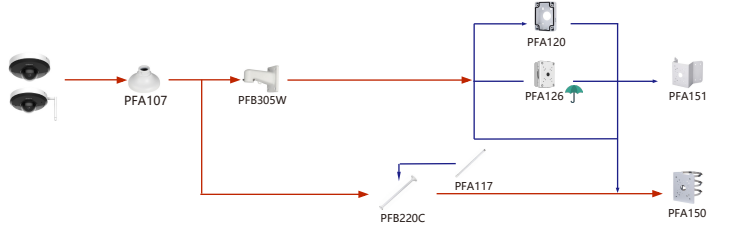

Shape	IP PTZ Camera	CVI PTZ Camera
		SD42216DB-HC
	SD29204DB-GNY SD29204DB-GNY-W SD29404DB-GNY SD29404DB-GNY-W	

Camera Adapter Wall Mount Ceiling Mount Junction Box Pole/Corner Mount

Shape	IP PTZ Camera	CVI PTZ Camera
	SD22204DB-GNY SD22404DB-GNY	SD22204DB-GC
	SD22204DB-GNY-W SD22404DB-GNY-W	

Camera Adapter Wall Mount Ceiling Mount Junction Box Pole/Corner Mount

Shape	IP PTZ Camera	CVI PTZ Camera
	SD1A204DB-GNY SD1A404DB-GNY	
	SD1A204DB-GNY-W SD1A404DB-GNY-W SD1A404DB-GNY-W-PV	

Camera Adapter Wall Mount Ceiling Mount Junction Box Pole/Corner Mount