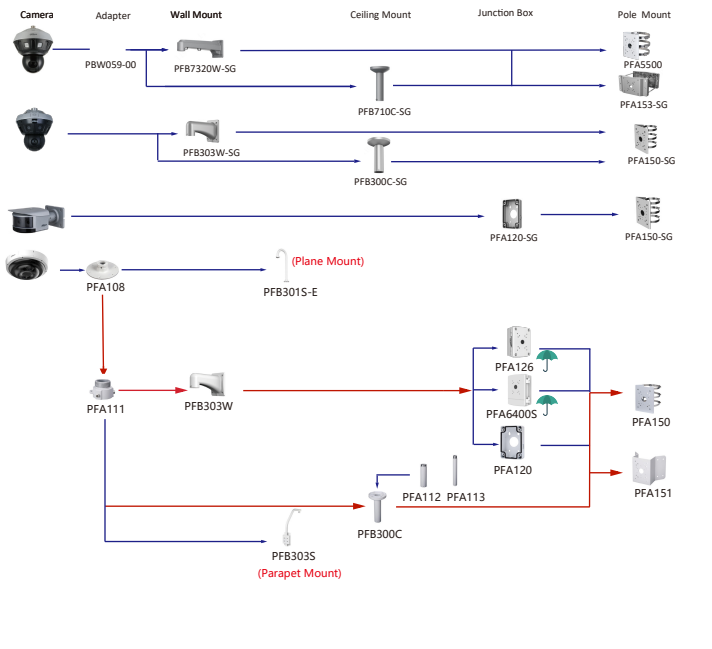

Shape	Special Camera
	PSDW83242M-A360-D845L-S3 PSDW82442M-A270-D440-S3 PSDW81642M-A180-D440-S3 PSDW81642M-A360-D440-S3
	PSDW81642S-A360-D425 PSDW8842S-A180-D425
	IPC-PFW81642-A180 IPC-PFW83242-A180-S2
	IPC-PDBW82041-B360-S2
	IPC-HDW8441X-3D IPC-HDW8441X-BV-3D
	IPC-HFS8449G-Z7-LED IPC-HFS8449G-Z3-LED