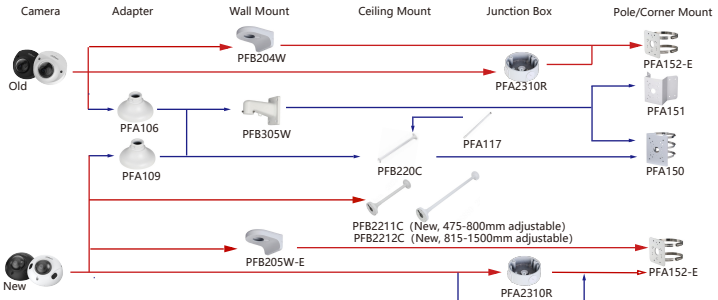

Shape	IP Camera	CVI Camera
Plastic		HAC-D1A51-S2 HAC-D1A21

Shape	IP Camera	CVI Camera
	IPC-EBW81242-AS-S2 IPC-EBW8842-AS IPC-EBW81230	IPC-EBW81242-AS-IVC-S2 IPC-EBW8842-AS-IVC IPC-EBW81230
		HAC-EBW3802

Shape	IP Camera	CVI Camera
	IPC-EW5541-AS	HAC-EW2501

Shape	IP Camera	CVI Camera
	IPC-EB5541-M12-SA IPC-EB5541-M-AS IPC-EB5541-AS	

Shape	IP Camera	CVI Camera
 R1/D3-Plastic Dome Camera	IPC-HDPW1230R1-ZS-S5 IPC-HDPW1431R1-ZS-S4 IPC-HDPW1230R1-S5 IPC-HDPW1431R1-S4 IPC-HDPW1430R1-S5	HAC-D3A51-Z-S2 HAC-D3A21-Z HAC-D3A21-VF
	IPC-HDBW5441F-AS-E2	
	Camera Adapter Wall Mount Ceiling Mount Junction Box Pole/Corner Mount	

Shape	IP Camera	CVI Camera
Old	IPC-HDBW2231F-AS-S2 IPC-HDBW2431F-AS-S2	HAC-HDBW2501F-A-S2 HAC-HDBW2241F-A-S2
New	IPC-HDBW3241F-AS-S2 IPC-HDBW3441F-AS-S2 IPC-HDBW3541F-AS-S2	
Camera Adapter Wall Mount Ceiling Mount Junction Box Pole/Corner Mount		

Shape	IP Camera	CVI Camera
 Eyeball Camera		HAC-HDW1801TMQ-Z-A-S2 HAC-HDW1801TMQ-Z-A-DP-S2 HAC-HDW1500TMQ-Z-A-DP-S2 HAC-HDW1500TMQ-Z-A-S2 HAC-HDW1500TMQ-Z-S2 HAC-HDW1231TMQ-Z-A HAC-HDW1231TMQ-Z-A-DP HAC-HDW1200TMQ-Z-A-S6
		HAC-HDW1200TMQ-Z-A-DP-S6 HAC-HDW2241TMQ-Z-A-S2 HAC-HDW2241TMQ-Z-A-DP-S2 HAC-HDW2802TMQ-Z-A-S2 HAC-HDW2802TMQ-Z-A-DP-S2 HAC-HDW2501TMQ-Z-A-S2 HAC-HDW1200TMQ-Z-A-POC-S2 HAC-HDW1500TMQ-Z-A-POC-S2
Camera Adapter Wall Mount Ceiling Mount Junction Box Pole/Corner Mount		