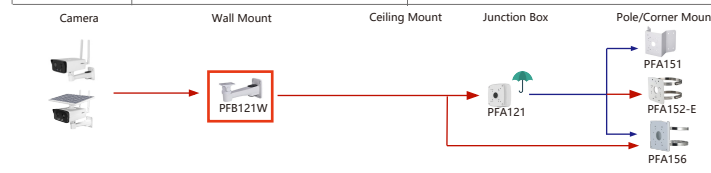

Shape	IP Camera	CVI Camera
	IPC-PFW5849-A180-E2-ASTE	

Shape	IP Camera	CVI Camera
	IPC-MFW7442K1-Z4-T40 IPC-MFW7442K1-Z7-T40 IPC-MFW7842K1-Z4-T20 IPC-MFW7842K1-Z7-T20	
	IPC-MFW7449Y-Z7-T44 IPC-MFW7849Y-Z4-T44	
	IPC-MFW7449Y-Z7-T8A IPC-MFW7849Y-Z4-T8A