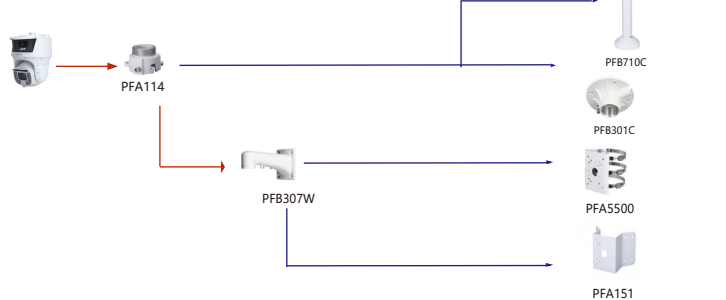

Camera Adapter Wall Mount Ceiling Mount Junction Box Pole/Corner Mount

Shape	IP PTZ Camera	CVI PTZ Camera
	SD1A204DB-GNY SD1A404DB-GNY	
	SD1A204DB-GNY-W SD1A404DB-GNY-W SD1A404DB-GNY-W-PV	

Camera Adapter Wall Mount Ceiling Mount Junction Box Pole/Corner Mount

Shape	IP PTZ Camera	CVI PTZ Camera
	SD78C942-8P-FA-APV-0280 SD78C442-4P-GA-APV-0280	

Camera Adapter Wall Mount Ceiling Mount Junction Box Pole/Corner Mount

Shape	IP PTZ Camera	CVI PTZ Camera
	PTZ1A225-HNR-GB	