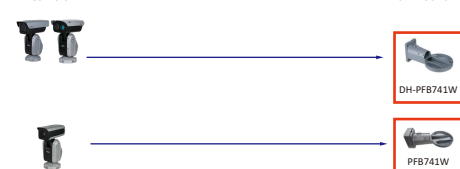

Shape	IP PTZ Camera	CVI PTZ Camera
	PTZ85260-HNF-PA PTZ85448-HNF-PA PTZ85848-HNF-PA PTZ85260-HNF-PA-FL PTZ85448-HNF-PA-FL PTZ85848-HNF-PA-FL	
	PTZ83440-HNF-PA	

Camera Wall Mount