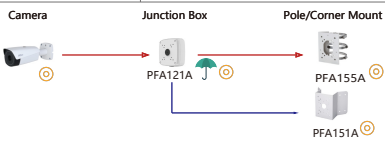

Shape	Thermal Camera			
		DHI-TPC-BF5641-813F6-DM-AC-S2 DHI-TPC-BF5641-825F12-DM-AC-S2 DHI-TPC-BF5641-835F12-DM-AC-S2 DHI-TPC-BF5441-813F6-BM-AC-S2 DHI-TPC-BF5441-825F12-BM-AC-S2 DHI-TPC-BF5441-835F12-BM-AC-S2