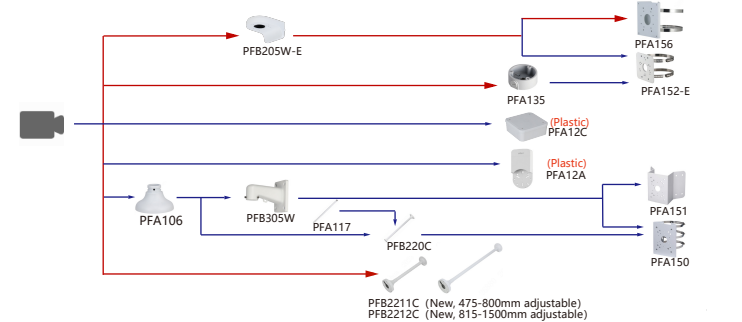

Shape	IP Camera	CVI Camera
		HAC-HDW1800R HAC-HDW1200R-S5
		HAC-T3A51-S2 HAC-T3A21 HAC-T3A11

Camera   Adapter   Wall Mount   Ceiling Mount   Junction Box   Pole/Corner Mount