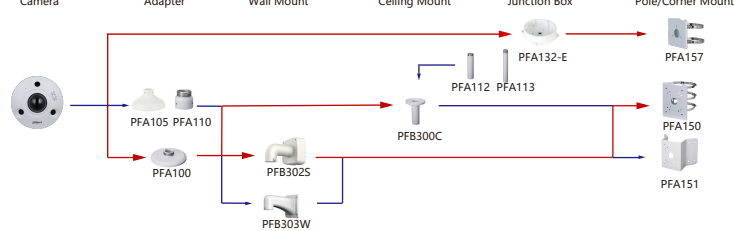

Shape	IP Camera	CVI Camera
	IPC-EW5541-AS	HAC-EW2501