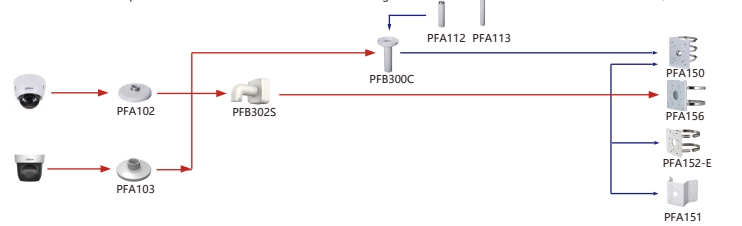

Shape	IP PTZ Camera	CVI PTZ Camera
		SD42216DB-HC
	SD29204DB-GNY SD29204DB-GNY-W SD29404DB-GNY SD29404DB-GNY-W	

Camera Adapter Wall Mount Ceiling Mount Junction Box Pole/Corner Mount