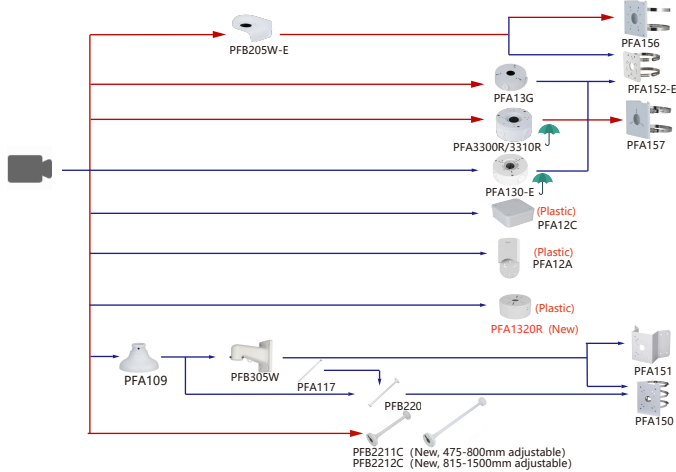

Shape	IP Camera	CVI Camera
		HAC-HDW1801TLQ-A-S2 HAC-HDW1801TLQ-S2 HAC-HDW1500TLQ-A-S2
		HAC-HDW1509TLQ-LED-S2 HAC-HDW1509TLQ-A-LED-S2 HAC-HDW1239TLQ-A-LED-S2 HAC-HDW1209TLQ-A-LED-S2 HAC-HDW1209TLQ-LED-S2 HAC-HDW1239TLQ-IL-A-S2
		HAC-HDW1500CLQ-IL-A-S2 HAC-HDW1209CLQ-A-LED-S2 HAC-HDW1209CLQ-LED-S2 HAC-HDW1200CLQ-IL-A-S6
		HAC-HDW1500TRQ-A-S2 HAC-HDW1500TRQ-S2 HAC-HDW1231TRQ-A HAC-HDW1200TRQ-A-S6 HAC-HDW1200TRQ-S6
		HAC-HDW1800TL HAC-HDW1800TL-A

Camera   Adapter   Wall Mount   Ceiling Mount   Junction Box   Pole/Corner Mount