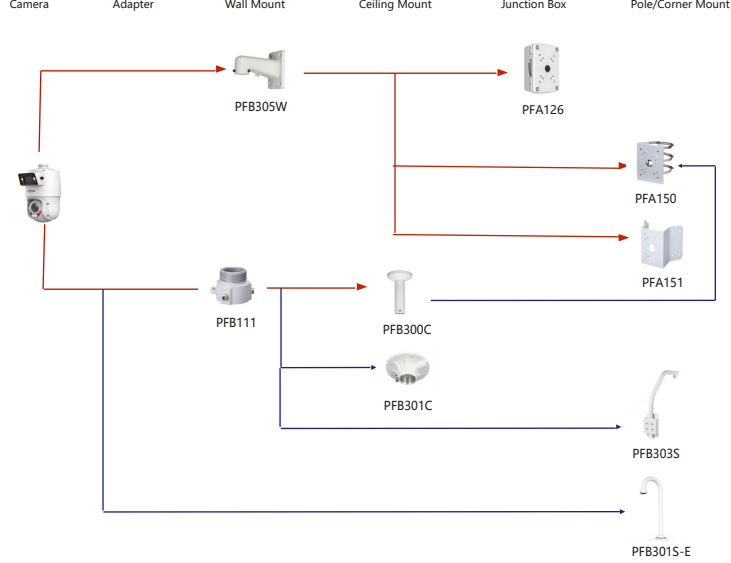

Shape	IP PTZ Camera	CVI PTZ Camera
	SD78C942-8P-FA-APV-0280 SD78C442-4P-GA-APV-0280	

Camera Adapter Wall Mount Ceiling Mount Junction Box Pole/Corner Mount

Shape	IP PTZ Camera	CVI PTZ Camera
	PTZ1A225-HNR-GB	

Camera Wall Mount Ceiling Mount Junction Box Corner/Pole Mount

Shape	IP PTZ Camera	CVI PTZ Camera
	PTZ19245U-HRB-N(B)	

Camera Wall Mount Ceiling Mount Junction Box Corner/Pole Mount

Shape	IP PTZ Camera	CVI PTZ Camera
	PTZ85260-HNF-PA PTZ85448-HNF-PA PTZ85848-HNF-PA PTZ85260-HNF-PA-FL PTZ85448-HNF-PA-FL PTZ85848-HNF-PA-FL	
	PTZ83440-HNF-PA	

Camera Wall Mount

Shape	IP PTZ Camera	CVI PTZ Camera
	SD7A425-4F-GB-A-PV1	

Camera Adapter Wall Mount Ceiling Mount Junction Box Pole/Corner Mount

Shape	IP PTZ Camera	CVI PTZ Camera
	SD3C205DB-GNY-A-PV SD3C205DB-GNY-AW-PV SD3C405DB-GNY-A-PV SD3C405DB-GNY-AW-PV	