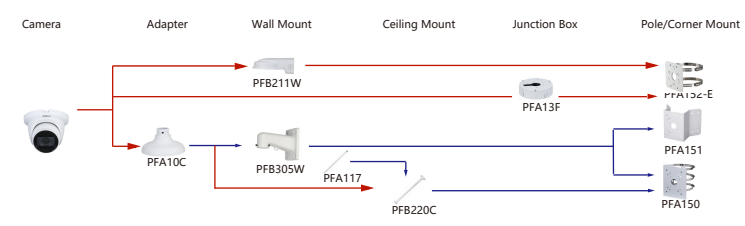

Shape	IP Camera	CVI Camera
  Eyeball Camera		HAC-HDW1801TMQ-Z-A-S2 HAC-HDW1801TMQ-Z-A-DP-S2 HAC-HDW1500TMQ-Z-A-DP-S2 HAC-HDW1500TMQ-Z-A-S2 HAC-HDW1500TMQ-Z-S2 HAC-HDW1231TMQ-Z-A HAC-HDW1231TMQ-Z-A-DP HAC-HDW1200TMQ-Z-A-S6
		HAC-HDW1200TMQ-Z-A-DP-S6 HAC-HDW2241TMQ-Z-A-S2 HAC-HDW2241TMQ-Z-A-DP-S2 HAC-HDW2802TMQ-Z-A-S2 HAC-HDW2802TMQ-Z-A-DP-S2 HAC-HDW2501TMQ-Z-A-S2 HAC-HDW1200TMQ-Z-A-POC-S2 HAC-HDW1500TMQ-Z-A-POC-S2
Camera Adapter Wall Mount Ceiling Mount Junction Box Pole/Corner Mount