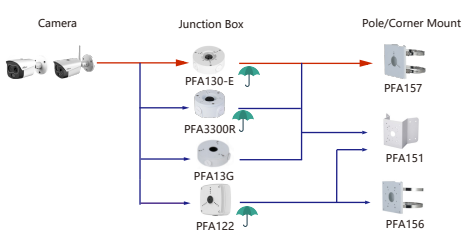

Shape	Thermal Camera			
	DHI-TPC-BF5641-85F4-DM-J-S2 DHI-TPC-BF5641-89F4-DM-J-S2 DHI-TPC-BF5641-813F6-DM-J-S2 DHI-TPC-BF5641-819F12-DM-J-S2 DHI-TPC-BF5641-825F12-DM-J-S2 DHI-TPC-BF5641-835F12-DM-J-S2	DHI-TPC-BF5441-87F4-BM-J-S2 DHI-TPC-BF5441-813F6-BM-J-S2 DHI-TPC-BF5441-819F12-BM-J-S2 DHI-TPC-BF5441-825F12-BM-J-S2 DHI-TPC-BF5441-835F12-BM-J-S2	DHI-TPC-BF5641-TB5F4-DM-J-S2 DHI-TPC-BF5641-TB7F4-DM-J-S2 DHI-TPC-BF5641-TB13F6-DM-J-S2 DHI-TPC-BF5641-TB19F12-DM-J-S2 DHI-TPC-BF5641-TB25F12-DM-J-S2 DHI-TPC-BF5641-TB35F12-DM-J-S2	DHI-TPC-BF5441-TB7F4-BM-J-S2 DHI-TPC-BF5441-TB13F6-BM-J-S2 DHI-TPC-BF5441-TB19F12-BM-J-S2 DHI-TPC-BF5441-TB25F12-BM-J-S2 DHI-TPC-BF5441-TB35F12-BM-J-S2

Shape	Thermal Camera	
	DHI-TPC-BF1241-83F4-DW-S2 DHI-TPC-BF1241-87F8-DW-S2 DHI-TPC-BF1241-810F12-DW-S2	DHI-TPC-BF1241-TB3F4-DW-S2 DHI-TPC-BF1241-TB7F8-DW-S2 DHI-TPC-BF1241-TB10F12-DW-S2
		DHI-TPC-BF1241-83F4-DW-WIFI-S2 DHI-TPC-BF1241-87F8-DW-WIFI-S2 DHI-TPC-BF1241-810F12-DW-WIFI-S2