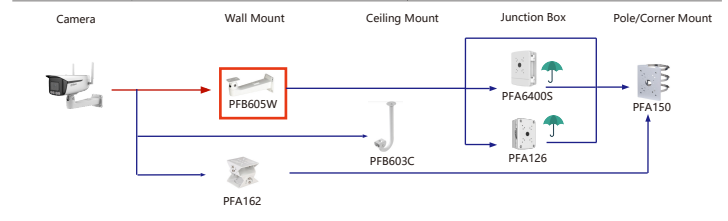

Selection of Bullet Camera

Selection of Bullet Camera