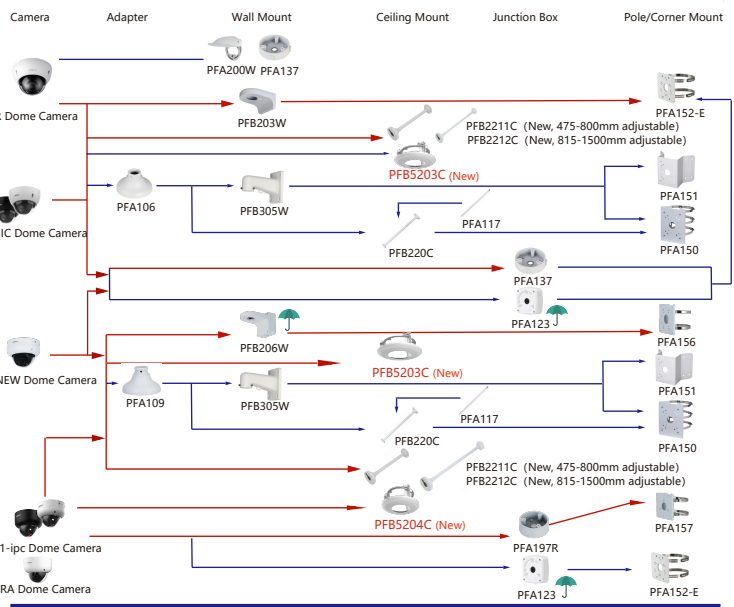

Shape	IP Camera	CVI Camera
R Dome Camera	IPC-HDBW5831R-ZE IPC-HDBW2541R-Z5/ZAS IPC-HDBW2231R-ZS-Z5 IPC-HDBW2231R-ZAS-S2 IPC-HDBW2431R-ZS-Z5 IPC-HDBW2431R-ZAS-S2	IPC-HDBW2531R-ZS-Z5 IPC-HDBW341R-ZAS-S2 HAC-HDBW2501R-Z-POC-S2 HAC-HDBW402R-Z-POC-S5 HAC-HDBW1200R-Z-POC-S5 HAC-HDBW1500R-Z-POC-S5 HAC-HDBW2501R-Z-DP-S2 HAC-HDBW1500R-Z-DP-S2
R-MIC Dome Camera	IPC-HDBW2241R-Z5/ZAS IPC-HDBW2541R-Z5/ZAS(New, Internal mode with-S2) IPC-HDBW2841R-Z5/ZAS	
R-NEW Dome Camera	IPC-HDBW5241R-ASE(New, Internal mode with-S3) IPC-HDBW5541R-ASE(New, Internal mode with-S3) IPC-HDBW542R-ASE(New, Internal mode with-S3) IPC-HDBW5449R-ASE-LED IPC-HDBW5449R-ASE-LED(New, Internal mode with-S2) IPC-HDBW44241R-ZAS IPC-HDBW4441R-ZAS IPC-HDBW4541R-ZAS IPC-HDBW4841R-ZAS	IPC-HDBW3241R-ZAS-S2 IPC-HDBW3541R-ZAS-S2 IPC-HDBW3841R-ZAS-S2 IPC-HDBW341R-ZS-Z5 IPC-HDBW341R-ZS-Z5 IPC-HDBW3441R-ZS-Z5 IPC-HDBW3541R-ZS-Z5 IPC-HDBW3841R-ZS-Z5 IPC-HDBW3841R-ZS-Z5 IPC-HDBW341R-AS-P
R1-ipc Dome Camera	IPC-HDBW5449R1-ZE-LED IPC-HDBW349R1-ZAS-PV IPC-HDBW3450R1-ZAS-PV IPC-HDBW3849R1-ZAS-PV	HAC-HDBW2501RA-Z-A-POC-S2 HAC-HDBW2241RA-Z-A-POC-S2 HAC-HDBW2802RA-Z-A-S2 HAC-HDBW1200RA-Z-A-DP-S2 HAC-HDBW2501RA-Z-A-S2 HAC-HDBW1200RA-Z-A-DP-S2 HAC-HDBW2241RA-Z-A-DP-S2 HAC-HDBW2241RA-Z-A-DP-S2
RA Dome Camera		HAC-HDBW1801RA-Z-A-S2 HAC-HDBW1801RA-Z-A-DP-S2 HAC-HDBW1231RA-Z-A HAC-HDBW1231RA-Z-A-DP HAC-HDBW1200RA-Z-A-S6 HAC-HDBW1200RA-Z-A-DP-S6 HAC-HDBW1200RA-Z-S6 HAC-HDBW1239RA-IL-A-S2