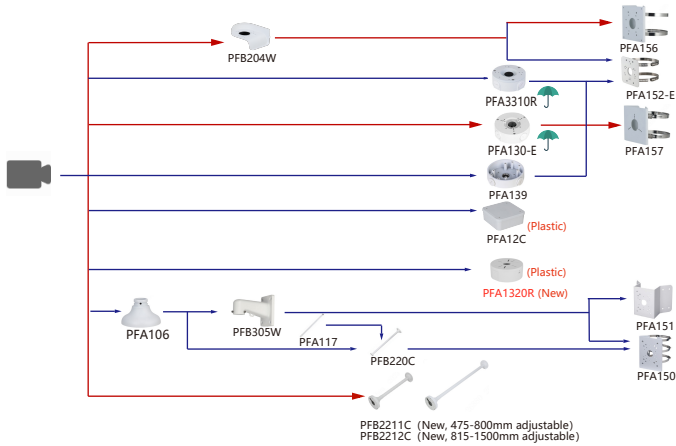

Shape	IP Camera	CVI Camera
	IPC-HDW4241EM-S IPC-HDW4441EM-S IPC-HDW4541EM-S IPC-HDW4841EM-S	
	IPC-HDW4831EM-AE	HAC-HDW1200EM-A-S6 HAC-HDW1200EM-S6
		HAC-HDW1801T-A-S2 HAC-HDW1801T-S2 HAC-HDW2802T-A HAC-HDW2402T-A
		HAC-HDW1809T-A-LED HAC-HDW1801T-IL-A-S2 HAC-HDW1509T-IL-A-S2 HAC-HDW1500T-IL-A-S2 HAC-HDW1239T-IL-A-S2

Camera   Adapter   Wall Mount   Ceiling Mount   Junction Box   Pole/Corner Mount