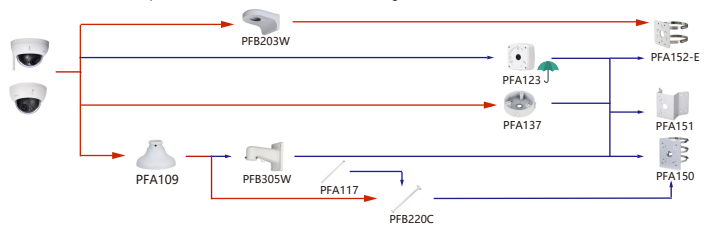

Shape	IP PTZ Camera	CVI PTZ Camera
	SD22204DB-GNY SD22404DB-GNY	SD22204DB-GC
	SD22204DB-GNY-W SD22404DB-GNY-W	

Camera Adapter Wall Mount Ceiling Mount Junction Box Pole/Corner Mount