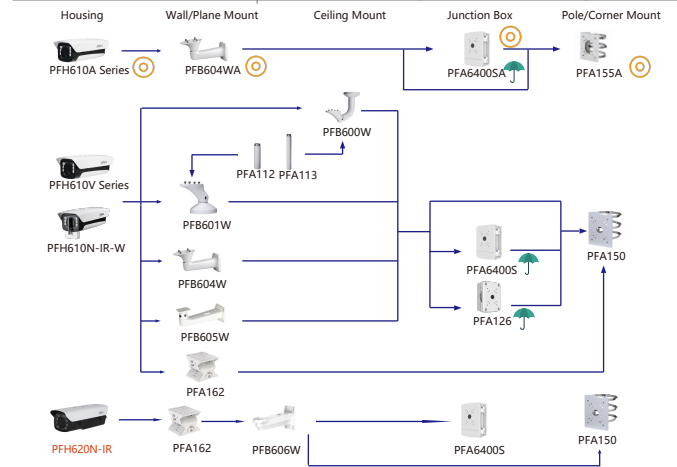

Shape	IP Camera	CVI Camera
	IPC-HFWS842DK1-Z-SG IPC-HFWS842DK1-Z4-SG