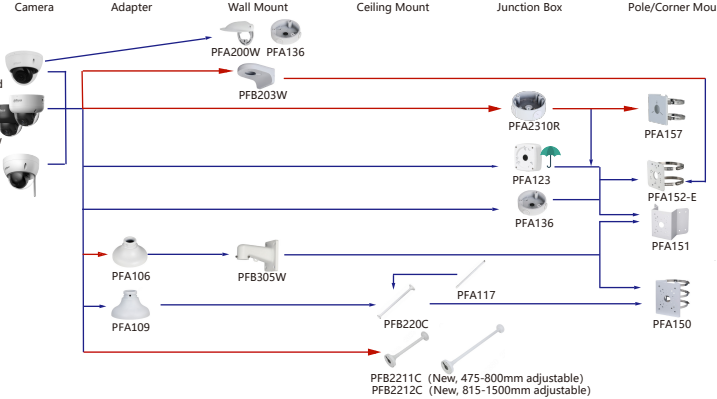

Shape	IP Camera	CVI Camera
Old	IPC-HDBW4831E-AS5E IPC-HDBW2241E-S IPC-HDBW2441E-S IPC-HDBW2541E-S(Internal model of new one comes with -S2, while the old product is being delisted) IPC-HDBW2841E-S IPC-HDBW3249E-AS-NI IPC-HDBW3449E-AS-NI IPC-HDBW2230E-S-S2 IPC-HDBW2231E-S-S2	IPC-HDBW2431E-S-S2 IPC-HDBW2531E-S-S2 IPC-HDBW2831E-S-S2 IPC-HDBW1230E-S5 IPC-HDBW1431E-S4 IPC-HDBW1530E-S6 IPC-HDBW1830E-S6 IPC-HDBW1430E-S5 IPC-HDBW4231E-S IPC-HDBW4531E-S
New	IPC-HDBW4241E-AS IPC-HDBW4441E-AS IPC-HDBW4541E-AS IPC-HDBW4841E-AS IPC-HDBW3241E-AS-S2 IPC-HDBW3441E-AS-S2	IPC-HDBW3541E-AS-S2 IPC-HDBW3841E-AS-S2 IPC-HDBW3241E-S-S2 IPC-HDBW3441E-S-S2 IPC-HDBW3541E-S-S2 IPC-HDBW3841E-S-S2
	IPC-HDBW1230DE-SW	HAC-HDBW2802EA-A HAC-HDBW2501EA-A-S2 HAC-HDBW2241EA-A-S2 HAC-HDBW1801EA-A-S2 HAC-HDBW1801EA-A-S2 HAC-HDBW1200EA-S6 HAC-HDBW1200EA-S6

Shape	IP Camera	CVI Camera
Plastic		HAC-D1A51-S2 HAC-D1A21

Shape	IP Camera	CVI Camera
	IPC-EBW81242-AS-S2 IPC-EBW8842-AS IPC-EBW81230	IPC-EBW81242-AS-IVC-S2 IPC-EBW8842-AS-IVC IPC-EBW81230
		HAC-EBW3802