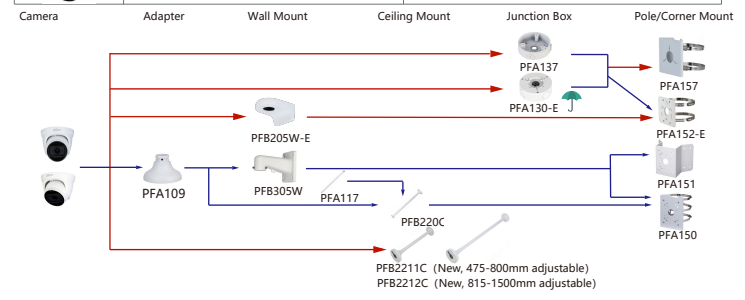

Shape	IP Camera	CVI Camera
  Eyeball Camera		HAC-T3A51-Z-S2 HAC-T3A21-Z
		HAC-T3A21-VF
Camera Adapter Wall Mount Ceiling Mount Junction Box Pole/Corner Mount