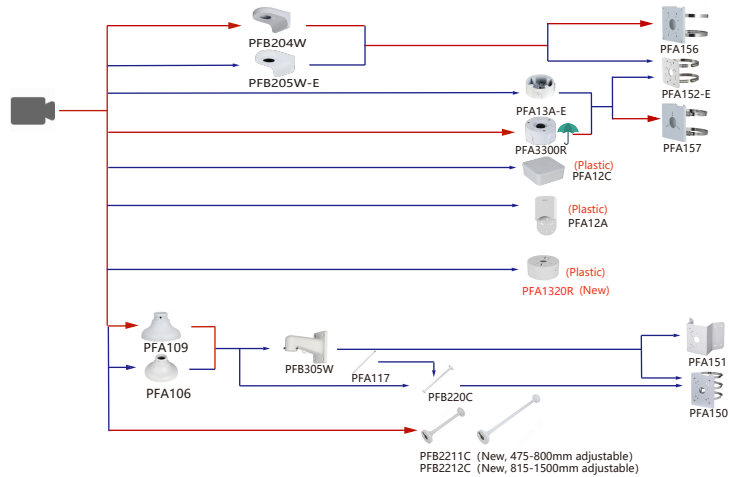

Shape	IP Camera	CVI Camera
	IPC-HDW1530T-S6 IPC-HDW1830T-S6 IPC-HDW1430T-A-S5 IPC-HDW1430T-S5	HAC-HDW1801TLM-A-S2 HAC-HDW1801TLM-S2 HAC-HDW1800TLM-A HAC-HDW1800TLM HAC-HDW1500TLM-A-S2 HAC-HDW1500TLM-S2
	IPC-HDW1439T-A-LED-S4 IPC-HDW1239T-A-LED-S4	HAC-HDW1809TLM-A-LED HAC-HDW1801TLM-IL-A-S2 HAC-HDW1500TLM-IL-A-S2 HAC-HDW1200TLM-IL-A-S6 HAC-HDW1500TLM-A-LED HAC-HDW2249TLM-A-LED-S2
		HAC-T2A51-S2 HAC-T2A21 HAC-T2A11
		HAC-HDW1800M HAC-HDW1200M-S5

Camera   Adapter   Wall Mount   Ceiling Mount   Junction Box   Pole/Corner Mount