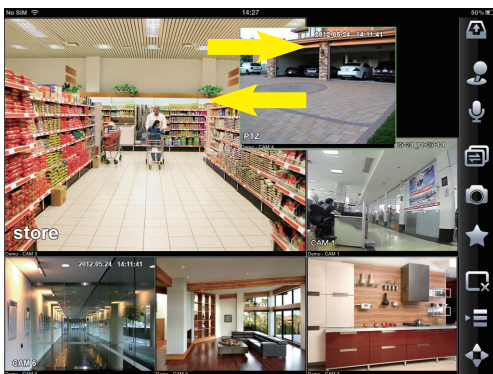

Who says only practice makes the master? Human-oriented interface & operation makes a **NATURAL MASTER.**

◎ E-Map

Self-add cameras onto the imported E-map to easy get your target video & realize easy device management.

◎ Pic Channel function

More intuitive and memorable device list (Pic Channel function) makes operation and management more convenient and efficient.

◎ Window Switch Function

Support window slide function to easy switch the window positions at your will.

◎ Preview & Playback

▲ Preview

Search Engine

▲ Playback - Search Engine

- Max. support 16 channel preview & Playback
- Support 1/4/6/9/16 display modes

▲ Playback - Time Bar

Support Playback for different channels, devices (IPCs, domes) and period of time. That the time bar offers three selectable playback units (5 min, 30 min and 60 min) makes search more accurate and timesaving.