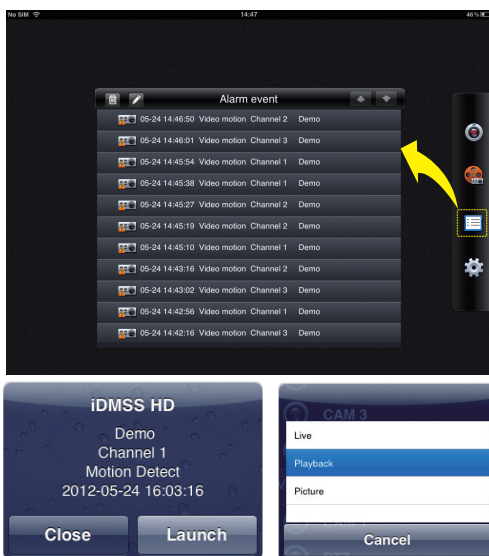

◎ Pic Channel function

More intuitive and memorable device list (Pic Channel function) makes operation and management more convenient and efficient.

◎ Window Switch Function

Support window slide function to easy switch the window positions at your will.

Task Wheel Function

Just a simple tap to add & edit "favorite group"; and a little slide to get your "favorite group".

Snapshot

Snapshot: Support **three** snapshot modes (1x, 3x, 5x continuous shooting). With further iPad function, the snapshot can be shared, emailed, copied or directly printed.

Password Protection

Password protection secures your privacy.

Push Video

Alarm Push with attached **video clip** enables you to acquire instant messages for what happened in your monitoring environment at earliest; and you won't miss any alarm messages with **Alarm Event history list** on the right bottom of the icon list.

PTZ & EPTZ

Support **PTZ dome control** (includes preset function) and regular zoom in/out, iris adjusting and etc.; easy gestures control to realize **EPTZ function** (for non-dome cameras).

Synchronization