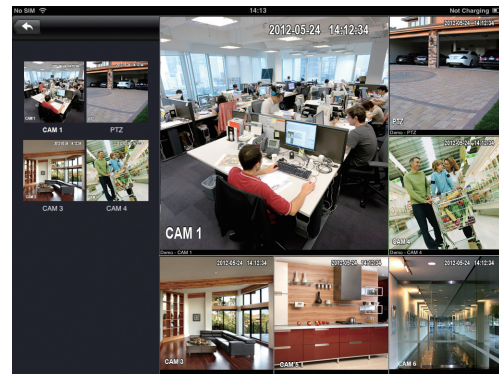

Synchronization

Support synchronization of **channel names** between the device and software. (The software will auto sync with the device name that modified locally or via client end)

Talk Function:

Leave your 1% absence to talk and save the other 99% to the "present moment". Bidirectional talk realizes instant remote verbal communications, thus free your extra worry while working or enjoying treasurable vacation time.