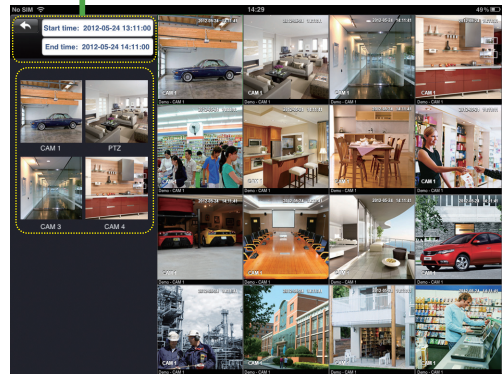

Who says only practice makes the master? Human-oriented interface & operation makes a **NATURAL MASTER.**

◎ E-Map

Self-add cameras onto the imported E-map to easy get your target video & realize easy device management.

◎ Pic Channel function

More intuitive and memorable device list (Pic Channel function) makes operation and management more convenient and efficient.

◎ Window Switch Function

Support window slide function to easy switch the window positions at your will.

◎ Preview & Playback

▲ Preview

Search Engine

▲ Playback - Search Engine

- Max. support 16 channel preview & Playback
- Support 1/4/6/9/16 display modes

▲ Playback - Time Bar

Support Playback for different channels, devices (IPCs, domes) and period of time. That the time bar offers three selectable playback units (5 min, 30 min and 60 min) makes search more accurate and timesaving.