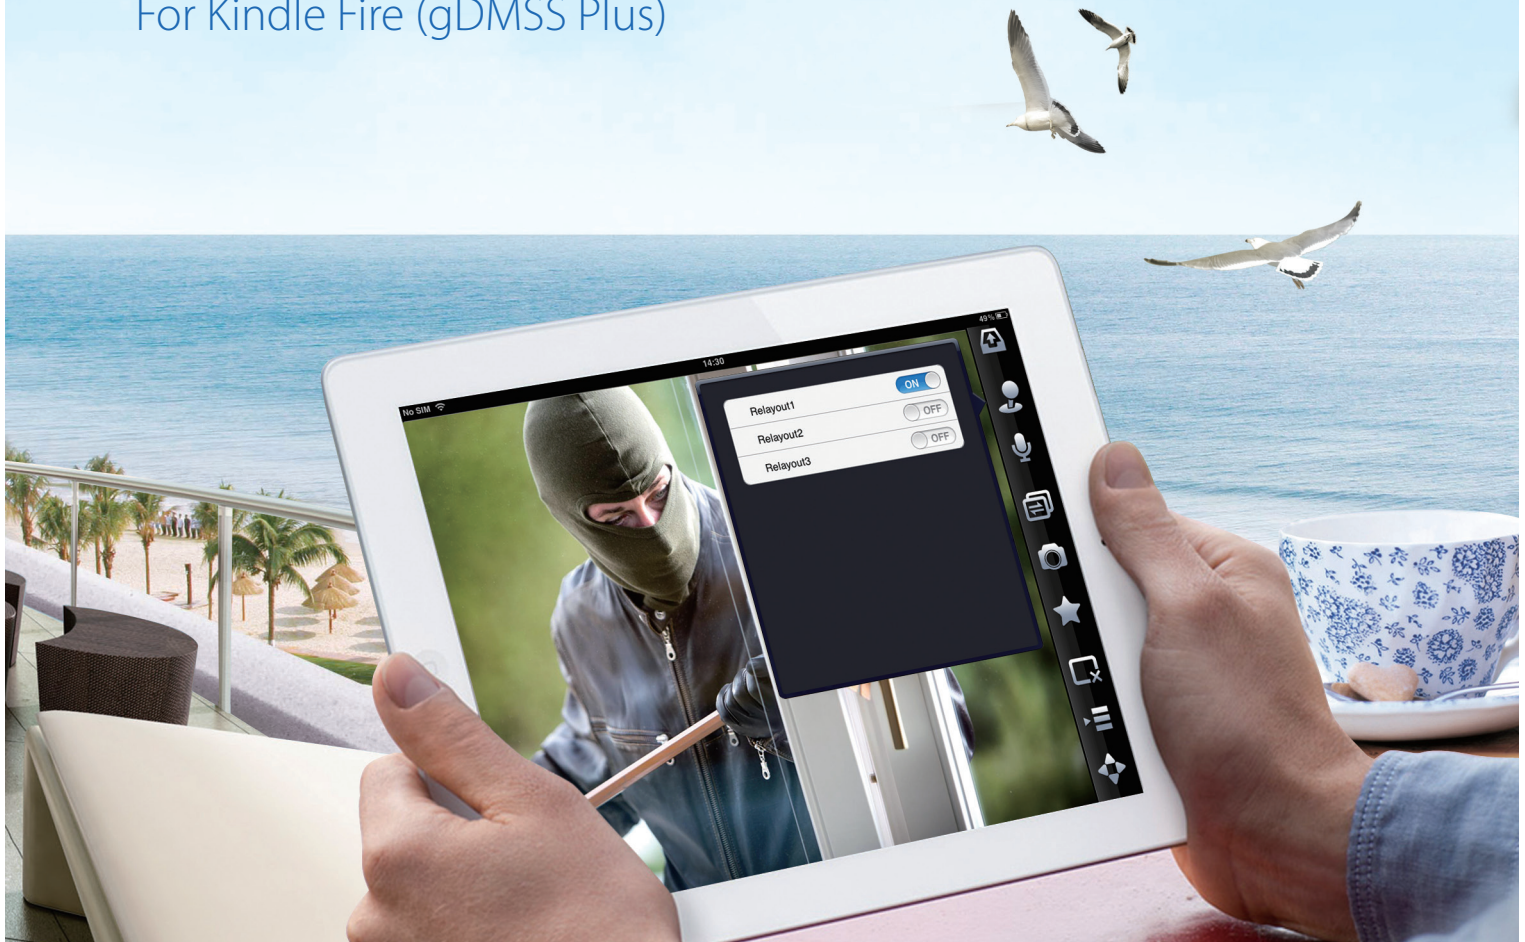

DMSS

Digital Mobile Surveillance Software

For iOS: iPhone (iDMSS Plus) & iPad (iDMSS HD)

For Android: phone (gDMSS Plus) & pad (gDMSS HD)

For Windows phone (DMSS)

For Kindle Fire (gDMSS Plus)

Loading...

Features

- Push Alarm, Playback, Task wheel
- Finger Gesture, Windows Slide, PTZ&EPTZ, Bidirectional Talk and etc.
- Support multi-language (Chinese, English, Spanish, Portuguese, French, Polish, German, Japanese, Italian, Russian and etc.)

Who says only practice makes the master? Human-oriented interface & operation makes a **NATURAL MASTER.**

◎ E-Map

Self-add cameras onto the imported E-map to easy get your target video & realize easy device management.

◎ Pic Channel function

More intuitive and memorable device list (Pic Channel function) makes operation and management more convenient and efficient.

◎ Window Switch Function

Support window slide function to easy switch the window positions at your will.