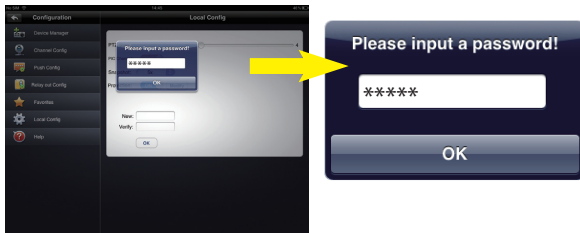

Task Wheel Function

Just a simple tap to add & edit "favorite group"; and a little slide to get your "favorite group".

Snapshot

Snapshot: Support **three** snapshot modes (1x, 3x, 5x continuous shooting). With further iPad function, the snapshot can be shared, emailed, copied or directly printed.

Password Protection

Password protection secures your privacy.

Push Video

Alarm Push with attached **video clip** enables you to acquire instant messages for what happened in your monitoring environment at earliest; and you won't miss any alarm messages with **Alarm Event history list** on the right bottom of the icon list.